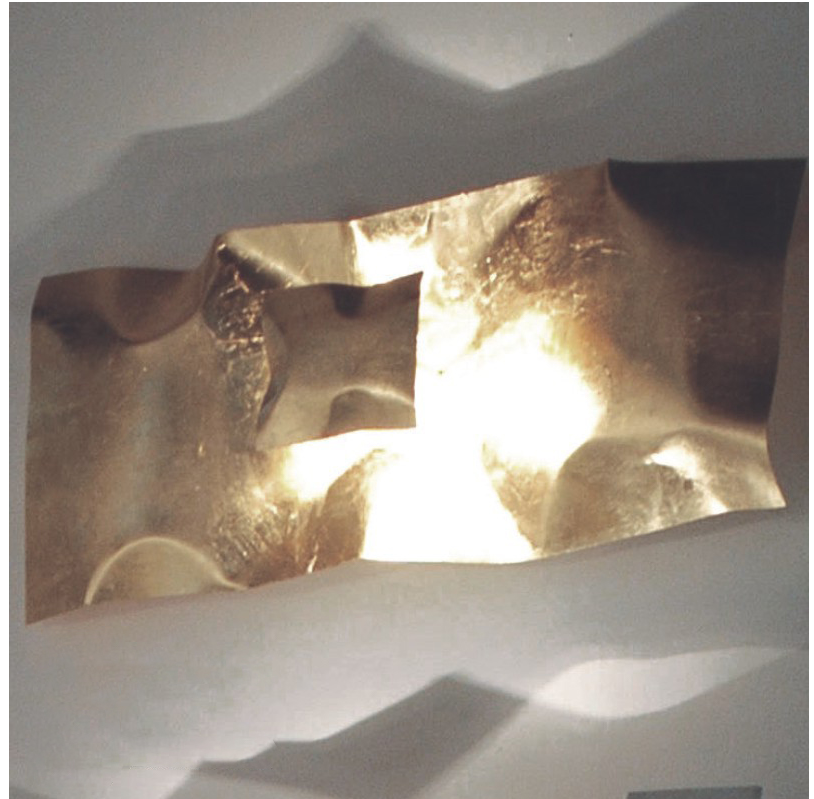

PROJECT
TYPE
SPECIFIER
QUANTITY
DATE

CRASH SURFACE

D133003-

base number Finish
Options

1. To build a product code in our configurator select the specify button on the base model # product page
2. To build a manual product code on this datasheet choose from the options listed below in blue font and add the suffix to the base model #

GENERAL

Series: Crash
Brand: Knikerboker
Division: Design
Mounting Type: Surface
Mounting Location: Wall
Subcategory: Ambient

PHYSICAL

Shape: Rectangle
Length (mm): 1000
Length (in): 39 3/8
Height (mm): 1000
Height (in): 39 3/8
Extension (mm): 260
Extension (in): 10 1/4
Light Distribution: Indirect
Fixture Finish: [EWH / EBK / MAN / COF / PRD / SLF / GLF / CLF / BRL](#)
Fixture Material: Metal

ELECTRICAL

Lamp Type: LED
Input Wattage (W): 10.5
Total Output Wattage (W): 10
Dimming: Tri-Mode (Non-Dimming and Phase Dimming (120Vac only) and 0-10V Dimming)
Driver Included: Yes
Driver Location: Integrated
Driver Type: Constant Current - Universal
Driver Class: Class 2
Input Voltage (V): 120 - 277
Constant Current (MA): 250
Upon Request: 0-10Vdc dimming / Phase dimming @120Vac / 277Vac

LED

Number of LEDs: 1
Color Temperature (°K): 3000
Max. Delivered Lumen (lm): 1100
CRI: >85 CRI
Lamp Life (hrs): 50000

OPTICAL

RATINGS AND CERTIFICATIONS

Certified By: Certified for North American Standards
IP rating: IP20